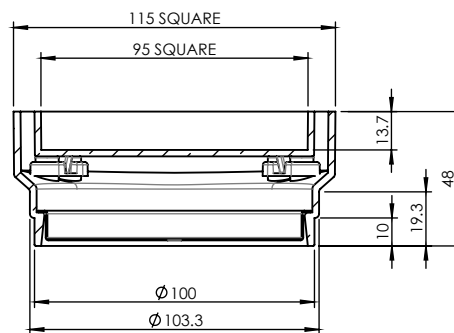

SQUARE BERMUDA STANDARD 115x115mm 100mm OUTLET

FLOOR WASTES

- ✓ Solid Brass Construction, Designer Tile insert Waste
- ✓ Protective cover for Installation, Sound Dampeners as standard
- ✓ Optional Puddle Flange adapter 32224

32224

CODE	OUTLET SIZE	FINISH	CTN QTY
11101.01	100mm	Chrome	20

Available Finishes

Note: .04 Polished Brass (Raw/Living Finish)