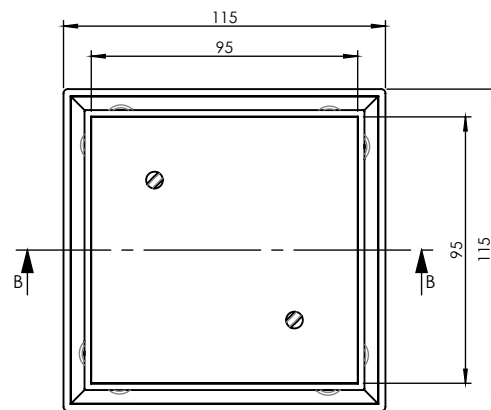

SQUARE BERMUDA STANDARD 115x115mm 100mm OUTLET

FLOOR WASTES

- ✓ Solid Brass Construction, Designer Tile insert Waste
- ✓ Protective cover for Installation, Sound Dampeners as standard
- ✓ Optional Puddle Flange adapter 32224

32224

CODE	OUTLET SIZE	FINISH	CTN QTY
11101.01	100mm	Chrome	20

Available Finishes

Note: .04 Polished Brass (Raw/Living Finish)