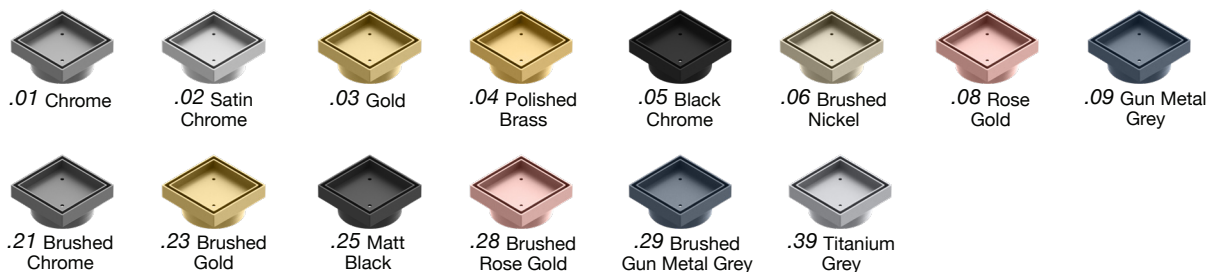

SQUARE BERMUDA STANDARD 115x115mm 100mm OUTLET

FLOOR WASTES

- ✓ Solid Brass Construction, Designer Tile insert Waste
- ✓ Protective cover for Installation, Sound Dampeners as standard
- ✓ Optional Puddle Flange adapter 32224

32224

CODE	OUTLET SIZE	FINISH	CTN QTY
11101.01	100mm	Chrome	20

Available Finishes

Note: .04 Polished Brass (Raw/Living Finish)