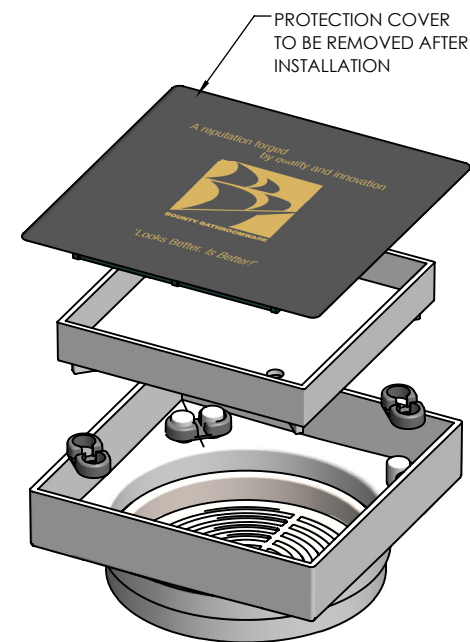

SQUARE BERMUDA STANDARD 115x115mm 100mm OUTLET

FLOOR WASTES

- ✓ Solid Brass Construction, Designer Tile insert Waste
- ✓ Protective cover for Installation, Sound Dampeners as standard
- ✓ Optional Puddle Flange adapter 32224

32224

CODE	OUTLET SIZE	FINISH	CTN QTY
11101.01	100mm	Chrome	20

Available Finishes

Note: .04 Polished Brass (Raw/Living Finish)