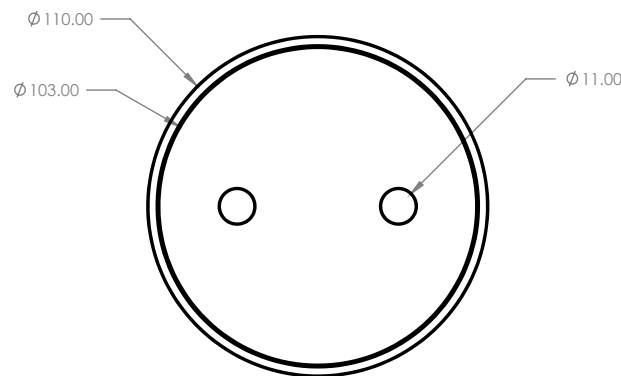

100mm CLEAROUT ROUND

FLOOR WASTE

Solid brass construction

CODE	DIAMETER	OUTLET SIZE	FINISH	CTN QTY
14501.01	110mm	100mm	Chrome	50

Available Finishes

Note: .04 Polished Brass (Raw/Living Finish)