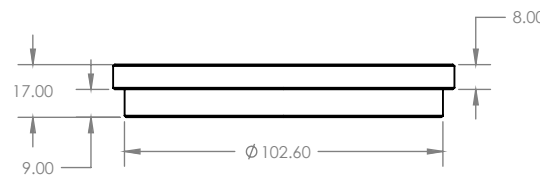

100mm CLEAROUT ROUND

FLOOR WASTE

Solid brass construction

CODE	DIAMETER	OUTLET SIZE	FINISH	CTN QTY
14501.01	110mm	100mm	Chrome	50

Available Finishes

Note: .04 Polished Brass (Raw/Living Finish)