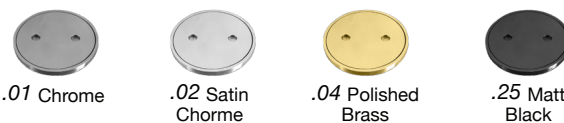

100mm CLEAROUT ROUND

FLOOR WASTE

Solid brass construction

CODE	DIAMETER	OUTLET SIZE	FINISH	CTN QTY
14501.01	110mm	100mm	Chrome	50

Available Finishes

Note: .04 Polished Brass (Raw/Living Finish)