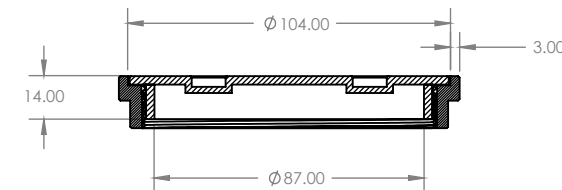

100mm CLEAROUT ROUND

FLOOR WASTE

Solid brass construction

CODE	DIAMETER	OUTLET SIZE	FINISH	CTN QTY
14501.01	110mm	100mm	Chrome	50

Available Finishes

Note: .04 Polished Brass (Raw/Living Finish)