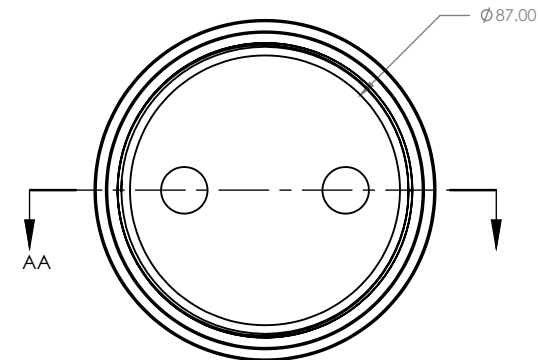

100mm CLEAROUT ROUND

FLOOR WASTE

Solid brass construction

CODE	DIAMETER	OUTLET SIZE	FINISH	CTN QTY
14501.01	110mm	100mm	Chrome	50

Available Finishes

Note: .04 Polished Brass (Raw/Living Finish)